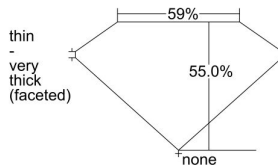

GIA®

FACSIMILE

GIA REPORT 5221021383

Verify this report at GIA.edu

GIA NATURAL DIAMOND DOSSIER®

September 15, 2021
GIA Report Number 5221021383
Shape and Cutting Style ..... Heart Brilliant
Measurements ..... 4.23 x 4.60 x 2.53 mm

GRADING RESULTS

Carat Weight ..... 0.30 carat
Color Grade ..... F
Clarity Grade VVS2

ADDITIONAL GRADING INFORMATION

Polish ..... Excellent
Symmetry ..... Good
Fluorescence ..... None
Clarity Characteristics ..... Feather
Inscription(s): GIA 5221021383

PROPORTIONS

Profile not to actual proportions

GRADING SCALES

GIA COLOR SCALE		GIA CLARITY SCALE			
COLORLESS	D	VERY VERY SLIGHTLY INCLUDED	FLAWLESS		
	E		INTERNALLY FLAWLESS		
	F	VERY SLIGHTLY INCLUDED	VVS₁		
	G		VVS₂		
	H		VS₁		
	NEAR COLORLESS	I	SLIGHTLY INCLUDED	VS₂	
		J		SI₁	
		FAINT	K	INCLUDED	SI₂
			L		I₁
			M		I₂
VERTICALLY LIGHT	N	LIGHT	I₃		
	O				
	P				
	Q				
	R