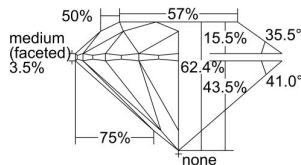

GIA®

FACSIMILE

GIA REPORT 5212854861

Verify this report at GIA.edu

GIA NATURAL DIAMOND DOSSIER®

July 09, 2021
GIA Report Number 5212854861
Shape and Cutting Style ..... Round Brilliant
Measurements ..... 4.33 - 4.35 x 2.71 mm

GRADING RESULTS

Carat Weight ..... 0.31 carat
Color Grade I
Clarity Grade VVS1
Cut Grade ..... Excellent

ADDITIONAL GRADING INFORMATION

Polish ..... Excellent
Symmetry ..... Excellent
Fluorescence ..... Faint
Clarity Characteristics.. Pinpoint, Internal Graining, Feather, Chip
Inspection(s): GIA 5212854861

PROPORTIONS

Profile to actual proportions

GRADING SCALES

GIA COLOR SCALE	GIA CLARITY SCALE	GIA CUT SCALE	
D	FLAWLESS	EXCELLENT	
E	INTERNALLY FLAWLESS		
F		VVS₁	VERY GOOD
G	VVS₂		
H	VS₁	GOOD	
I	VS₂		
J	SI₁	FAIR	
K	SI₂		
L	I₁	POOR	
M			
N			
O	I₂		
P			
Q			
R	I₃		
S			
T			
U			
V			
W			
X			
Y			
Z