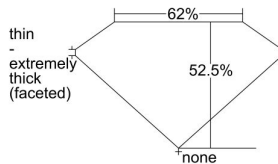

GIA®

FACSIMILE

GIA REPORT 5212827709

Verify this report at GIA.edu

GIA NATURAL DIAMOND DOSSIER®

June 28, 2021
GIA Report Number 5212827709
Shape and Cutting Style ..... Heart Brilliant
Measurements ..... 5.04 x 5.31 x 2.79 mm

GRADING RESULTS

Carat Weight ..... 0.50 carat
Color Grade ..... F
Clarity Grade SI1

ADDITIONAL GRADING INFORMATION

Polish ..... Excellent
Symmetry ..... Very Good
Fluorescence ..... Faint
Clarity Characteristics ..... Crystal
Inscription(s): GIA 5212827709

PROPORTIONS

Profile not to actual proportions

GRADING SCALES

GIA COLOR SCALE		GIA CLARITY SCALE			
COLORLESS	D	VERY VERY SLIGHTLY INCLUDED	FLAWLESS		
	E		INTERNALLY FLAWLESS		
	F	VERY SLIGHTLY INCLUDED	VVS₁		
	G		VVS₂		
	H		VS₁		
	NEAR COLORLESS	I	SLIGHTLY INCLUDED	VS₂	
		J		SI₁	
		FAINT	K	INCLUDED	SI₂
			L		I₁
			M		I₂
VERY LIGHT	N	LIGHT	I₃		
	O				
	P				
	Q				
	R