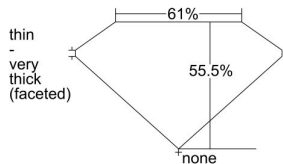

GIA®

FACSIMILE

GIA REPORT 5212780887

Verify this report at GIA.edu

GIA NATURAL DIAMOND DOSSIER®

June 14, 2021
GIA Report Number 5212780887
Shape and Cutting Style ..... Heart Brilliant
Measurements ..... 4.25 x 4.60 x 2.55 mm

GRADING RESULTS

Carat Weight ..... 0.30 carat
Color Grade ..... E
Clarity Grade VVS1

ADDITIONAL GRADING INFORMATION

Polish ..... Excellent
Symmetry ..... Good
Fluorescence ..... None
Clarity Characteristics..... Pinpoint, Feather
Inscription(s): GIA 5212780887

PROPORTIONS

Profile not to actual proportions

GRADING SCALES

GIA COLOR SCALE		GIA CLARITY SCALE			
COLORLESS	D	VERY VERY SLIGHTLY INCLUDED	FLAWLESS		
	E		INTERNALLY FLAWLESS		
	F	VERY SLIGHTLY INCLUDED	VVS₁		
	G		VVS₂		
	H		VS₁		
	NEAR COLORLESS	I	SLIGHTLY INCLUDED	VS₂	
		J		SI₁	
		FAINT	K	INCLUDED	SI₂
			L		I₁
			M		I₂
VERT LIGHT	N	INCLUDED	I₃		
	O				
	P				
	Q				
	R				
LIGHT	S				
	T				
	U				
	V				
	W				
	Z