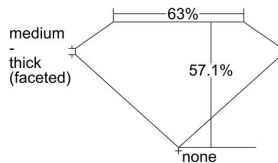

GIA®

FACSIMILE

GIA REPORT 5212593862

Verify this report at GIA.edu

GIA NATURAL DIAMOND DOSSIER®

April 09, 2021
GIA Report Number 5212593862
Shape and Cutting Style ..... Heart Brilliant
Measurements ..... 4.09 x 4.81 x 2.75 mm

GRADING RESULTS

Carat Weight ..... 0.30 carat
Color Grade ..... D
Clarity Grade VVS1

ADDITIONAL GRADING INFORMATION

Polish ..... Very Good
Symmetry ..... Good
Fluorescence ..... None
Clarity Characteristics... Pinpoint, Chip, Manufacturing Remnant,
Surface Graining

Inscription(s): GIA 5212593862

PROPORTIONS

Profile not to actual proportions

GRADING SCALES

GIA COLOR SCALE		GIA CLARITY SCALE			
COLORLESS	D	VERY VERY SLIGHTLY INCLUDED	FLAWLESS		
	E		INTERNALLY FLAWLESS		
	F	VERY SLIGHTLY INCLUDED	VVS₁		
	G		VVS₂		
	H		VS₁		
	NEAR COLORLESS	I	SLIGHTLY INCLUDED	VS₂	
		J		SI₁	
		FAINT	K	INCLUDED	SI₂
			L		I₁
			M		I₂
VERT LIGHT	N	INCLUDED	I₃		
	O				
	P				
	Q				
	R				
LIGHT	S				
	T				
	U				
	V				
	W				
	X				
Y					
Z