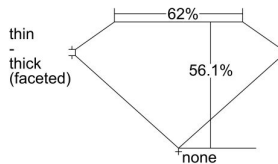

GIA®

FACSIMILE

GIA REPORT 5211843380

Verify this report at GIA.edu

GIA NATURAL DIAMOND DOSSIER®

July 06, 2021
GIA Report Number 5211843380
Shape and Cutting Style ..... Heart Brilliant
Measurements ..... 4.28 x 5.03 x 2.82 mm

GRADING RESULTS

Carat Weight ..... 0.36 carat
Color Grade ..... E
Clarity Grade VVS1

ADDITIONAL GRADING INFORMATION

Polish ..... Very Good
Symmetry ..... Very Good
Fluorescence ..... Faint
Clarity Characteristics ..... Cloud, Pinpoint
Inscription(s): GIA 5211843380

PROPORTIONS

Profile not to actual proportions

GRADING SCALES

GIA COLOR SCALE		GIA CLARITY SCALE			
COLORLESS	D	VERY VERY SLIGHTLY INCLUDED	FLAWLESS		
	E		INTERNALLY FLAWLESS		
	F	VERY SLIGHTLY INCLUDED	VVS₁		
	G		VVS₂		
	H		VS₁		
	NEAR COLORLESS	I	SLIGHTLY INCLUDED	VS₂	
		J		SI₁	
		FAINT	K	INCLUDED	SI₂
			L		I₁
			M		I₂
VERT LIGHT	N	INCLUDED	I₃		
	O				
	P				
	Q				
	R				
	S				
LIGHT	T				
	U				
	V				
	W				
	X				
	Y				
	Z