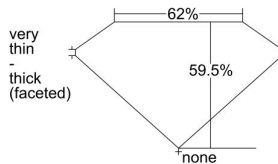

GIA®

FACSIMILE

GIA REPORT 5211839038

Verify this report at GIA.edu

GIA NATURAL DIAMOND DOSSIER®

July 08, 2021
GIA Report Number 5211839038
Shape and Cutting Style ..... Heart Brilliant
Measurements ..... 3.97 x 4.67 x 2.78 mm

GRADING RESULTS

Carat Weight ..... 0.30 carat
Color Grade ..... D
Clarity Grade VVS2

ADDITIONAL GRADING INFORMATION

Polish ..... Excellent
Symmetry ..... Good
Fluorescence ..... Faint
Clarity Characteristics..... Needle, Pinpoint, Indented Natural,
Surface Graining

Inscription(s): GIA 5211839038

PROPORTIONS

Profile not to actual proportions

GRADING SCALES

GIA COLOR SCALE		GIA CLARITY SCALE			
COLORLESS	D	VERY VERY SLIGHTLY INCLUDED	FLAWLESS		
	E		INTERNALLY FLAWLESS		
	F	VERY SLIGHTLY INCLUDED	VVS₁		
	G		VVS₂		
	H		VS₁		
	NEAR COLORLESS	I	SLIGHTLY INCLUDED	VS₂	
		J		SI₁	
		FAINT	K	INCLUDED	SI₂
			L		I₁
			M		I₂
VERTICALLY LIGHT	N		INCLUDED	I₃	
	O				
	P				
	LIGHT		Q		
		R			
		S			
T					
U					
V					
W					
X					
Y					
Z