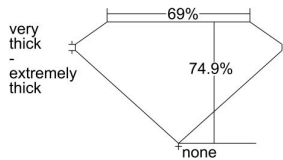

GIA®

FACSIMILE

GIA REPORT 5211784980

Verify this report at GIA.edu

GIA NATURAL DIAMOND DOSSIER®

June 15, 2021
GIA Report Number 5211784980
Shape and Cutting Style ..... Square Modified Brilliant
Measurements ..... 5.18 x 5.03 x 3.77 mm

GRADING RESULTS

Carat Weight ..... 0.90 carat
Color Grade ..... H
Clarity Grade VS2

ADDITIONAL GRADING INFORMATION

Polish ..... Excellent
Symmetry ..... Good
Fluorescence ..... None
Clarity Characteristics ..... Crystal, Needle
Inscription(s): GIA 5211784980

PROPORTIONS

Profile not to actual proportions

GRADING SCALES

GIA COLOR SCALE		GIA CLARITY SCALE			
COLORLESS	D	VERY VERY SLIGHTLY INCLUDED	FLAWLESS		
	E		INTERNALLY FLAWLESS		
	F	VERY SLIGHTLY INCLUDED	VVS₁		
	G		VVS₂		
	H		VS₁		
	NEAR COLORLESS	I	SLIGHTLY INCLUDED	VS₂	
		J		SI₁	
		FAINT	K	INCLUDED	SI₂
			L		I₁
			M		I₂
VERY LIGHT			N	INCLUDED	I₃
			O		
			P		
	Q				
LIGHT	R				
	S				
	T				
	U				
	V				
	Z