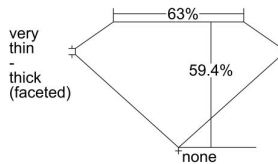

GIA®

FACSIMILE

GIA REPORT 5211744456

Verify this report at GIA.edu

GIA NATURAL DIAMOND DOSSIER®

June 03, 2021
GIA Report Number 5211744456
Shape and Cutting Style ..... Heart Brilliant
Measurements ..... 4.01 x 4.70 x 2.79 mm

GRADING RESULTS

Carat Weight ..... 0.30 carat
Color Grade ..... D
Clarity Grade S11

ADDITIONAL GRADING INFORMATION

Polish ..... Excellent
Symmetry ..... Good
Fluorescence ..... None
Clarity Characteristics ..... Feather
Inscription(s): GIA 5211744456

PROPORTIONS

Profile not to actual proportions

GRADING SCALES

GIA COLOR SCALE		GIA CLARITY SCALE			
COLORLESS	D	VERY VERY SLIGHTLY INCLUDED	FLAWLESS		
	E		INTERNALLY FLAWLESS		
	F	VERY SLIGHTLY INCLUDED	VVS₁		
	G		VVS₂		
	H		VS₁		
	NEAR COLORLESS	I	SLIGHTLY INCLUDED	VS₂	
		J		S1₁	
		FAINT	K	INCLUDED	S1₂
			L		I₁
			M		I₂
VERT LIGHT	N	INCLUDED	I₃		
	O				
	P				
	Q				
	R				
LIGHT	S				
	T				
	U				
	V				
	W				
	Z