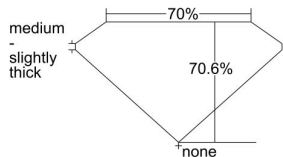

GIA®

FACSIMILE

GIA REPORT 5202987021

Verify this report at GIA.edu

GIA NATURAL DIAMOND DOSSIER®

March 19, 2020
GIA Report Number 5202987021
Shape and Cutting Style ..... Square Modified Brilliant
Measurements ..... 3.99 x 3.93 x 2.77 mm

GRADING RESULTS

Carat Weight ..... 0.36 carat
Color Grade ..... F
Clarity Grade SI1

ADDITIONAL GRADING INFORMATION

Polish ..... Excellent
Symmetry ..... Good
Fluorescence ..... None
Clarity Characteristics..... Feather, Cloud, Crystal
Inscription(s): GIA 5202987021

PROPORTIONS

Profile not to actual proportions

GRADING SCALES

GIA COLOR SCALE		GIA CLARITY SCALE			
COLORLESS	D	VERY VERY SLIGHTLY INCLUDED	FLAWLESS		
	E		INTERNALLY FLAWLESS		
	F		VVS₁		
	G		VVS₂		
	NEAR COLORLESS	H	VERY SLIGHTLY INCLUDED	VS₁	
		I		VS₂	
		FAINT	J	SLIGHTLY INCLUDED	SI₁
			K		SI₂
	L		INCLUDED		I₁
	M			I₂	
N	I₃				
VERT LIGHT	O				
	P				
	Q				
	R				
	LIGHT	S			
		T			
U					
V					
	W				
	X				
	Y				
	Z