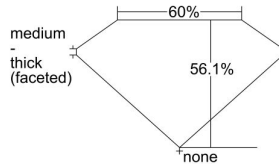

GIA®

FACSIMILE

GIA REPORT 5202970772

Verify this report at GIA.edu

GIA NATURAL DIAMOND DOSSIER®

March 09, 2020
GIA Report Number 5202970772
Shape and Cutting Style ..... Heart Brilliant
Measurements ..... 4.16 x 4.78 x 2.68 mm

GRADING RESULTS

Carat Weight ..... 0.32 carat
Color Grade ..... D
Clarity Grade VVS1

ADDITIONAL GRADING INFORMATION

Polish ..... Excellent
Symmetry ..... Good
Fluorescence ..... Faint
Clarity Characteristics ..... Pinpoint, Feather
Inscription(s): GIA 5202970772

PROPORTIONS

Profile not to actual proportions

GRADING SCALES

GIA COLOR SCALE		GIA CLARITY SCALE			
COLORLESS	D	VERY VERY SLIGHTLY INCLUDED	FLAWLESS		
	E		INTERNALLY FLAWLESS		
	F	VERY SLIGHTLY INCLUDED	VVS₁		
	G		VVS₂		
	H		VS₁		
	NEAR COLORLESS	I	SLIGHTLY INCLUDED	VS₂	
		J		SI₁	
		FAINT	K	INCLUDED	SI₂
			L		I₁
			M		I₂
N			I₃		
VERT LIGHT	O	INCLUDED			
	P				
	Q				
	R				
	S				
	T				
LIGHT	U				
	V				
	W				
	X				
Y					
Z