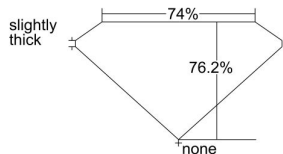

GIA®

FACSIMILE

GIA REPORT 5202556904

Verify this report at GIA.edu

GIA NATURAL DIAMOND DOSSIER®

August 30, 2019
GIA Report Number 5202556904
Shape and Cutting Style ..... Square Modified Brilliant
Measurements ..... 5.22 x 5.06 x 3.85 mm

GRADING RESULTS

Carat Weight ..... 0.90 carat
Color Grade ..... J
Clarity Grade VVS1

ADDITIONAL GRADING INFORMATION

Polish ..... Excellent
Symmetry ..... Good
Fluorescence ..... None
Clarity Characteristics..... Pinpoint, Feather, Chip
Inscription(s): GIA 5202556904

PROPORTIONS

Profile not to actual proportions

GRADING SCALES

GIA COLOR SCALE		GIA CLARITY SCALE			
COLORLESS	D	VERY VERY SLIGHTLY INCLUDED	FLAWLESS		
	E		INTERNALLY FLAWLESS		
	F		VVS₁		
	NEAR COLORLESS	G	VERY SLIGHTLY INCLUDED	VVS₂	
		H		VS₁	
		FANT	I	SLIGHTLY INCLUDED	VS₂
			J		SI₁
	VERT LIGHT	K	INCLUDED	SI₂	
		L		I₁	
		M		I₂	
LIGHT		N	INCLUDED	I₃	
		O			
		P			
		Q			
		R			
S					
T					
U					
V					
W					
X					
Y					
Z