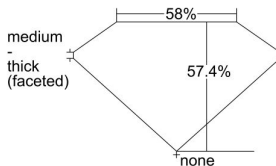

GIA®

FACSIMILE

GIA REPORT 5202292033

Verify this report at GIA.edu

GIA NATURAL DIAMOND DOSSIER®

May 13, 2019
GIA Report Number 5202292033
Shape and Cutting Style ..... Heart Brilliant
Measurements ..... 4.67 x 5.21 x 3.00 mm

GRADING RESULTS

Carat Weight ..... 0.41 carat
Color Grade ..... D
Clarity Grade VS1

ADDITIONAL GRADING INFORMATION

Polish ..... Excellent
Symmetry ..... Good
Fluorescence ..... None
Clarity Characteristics ..... Feather, Pinpoint
Inscription(s): GIA 5202292033

PROPORTIONS

Profile not to actual proportions

GRADING SCALES

GIA COLOR SCALE		GIA CLARITY SCALE			
COLORLESS	D	VERY VERY SLIGHTLY INCLUDED	FLAWLESS		
	E		INTERNALLY FLAWLESS		
	F	VERY SLIGHTLY INCLUDED	VS₁		
	G		VS₂		
	H		VS₁		
	NEAR COLORLESS	I	SLIGHTLY INCLUDED	VS₂	
		J		SI₁	
		FAINT	K	INCLUDED	SI₂
			L		I₁
			M		I₂
VERT LIGHT	N	INCLUDED	I₃		
	O				
	P				
	Q				
	R				
LIGHT	S				
	T				
	U				
	V				
	W				
	X				
	Y				
	Z