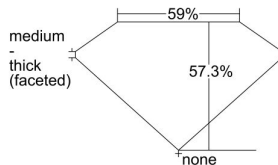

GIA®

FACSIMILE

GIA REPORT 5191747281

Verify this report at GIA.edu

GIA NATURAL DIAMOND DOSSIER®

October 12, 2018
GIA Report Number 5191747281
Shape and Cutting Style ..... Heart Brilliant
Measurements ..... 4.85 x 5.67 x 3.25 mm

GRADING RESULTS

Carat Weight ..... 0.51 carat
Color Grade ..... H
Clarity Grade VVS1

ADDITIONAL GRADING INFORMATION

Polish ..... Excellent
Symmetry ..... Very Good
Fluorescence ..... None
Clarity Characteristics ..... Pinpoint, Feather, Chip
Inscription(s): GIA 5191747281

PROPORTIONS

Profile not to actual proportions

GRADING SCALES

GIA COLOR SCALE		GIA CLARITY SCALE			
COLORLESS	D	VERY VERY SLIGHTLY INCLUDED	FLAWLESS		
	E		INTERNALLY FLAWLESS		
	F		VVS₁		
	NEAR COLORLESS	G	VERY SLIGHTLY INCLUDED	VVS₂	
		H		VS₁	
		FANT	I	SLIGHTLY INCLUDED	VS₂
			J		SI₁
	VERT LIGHT	K	INCLUDED	SI₂	
		L		I₁	
		M		I₂	
LIGHT		N	INCLUDED	I₃	
		O			
		P			
		Q			
		R			
	S				
	T				
	U				
	V				
	W				
	X				
	Y				
	Z