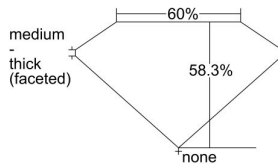

GIA®

FACSIMILE

GIA REPORT 5182545961

Verify this report at gia.edu

GIA DIAMOND DOSSIER®

June 22, 2017
GIA Report Number 5182545961
Shape and Cutting Style ..... Heart Brilliant
Measurements ..... 5.39 x 6.34 x 3.70 mm

GRADING RESULTS

Carat Weight ..... 0.72 carat
Color Grade ..... D
Clarity Grade VS1

ADDITIONAL GRADING INFORMATION

Polish ..... Excellent
Symmetry ..... Excellent
Fluorescence ..... Faint
Clarity Characteristics ..... Crystal, Needle, Pinpoint
Inscription(s): GIA 5182545961

PROPORTIONS

Profile not to actual proportions

GRADING SCALES

GIA COLOR SCALE		GIA CLARITY SCALE	
COLORLESS	D	VERY VERY SLIGHTLY INCLUDED	FLAWLESS
	E		INTERNALLY FLAWLESS
	F		VVS₁
	G		VVS₂
	H		VS₁
	I		VS₂
	J		SI₁
	K		SI₂
	L		I₁
	M		I₂
NEAR COLORLESS	N	SLIGHTLY INCLUDED	I₃
	O		
	P		
	Q		
FAINT	R	INCLUDED	
	S		
	T		
	U		
VERY LIGHT	V		
	W		
	X		
	Y		
LIGHT	Z