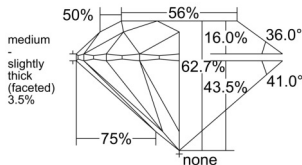

GIA®

FACSIMILE

GIA REPORT 3545821191

Verify this report at GIA.edu

GIA NATURAL DIAMOND DOSSIER®

March 16, 2026
GIA Report Number 3545821191
Shape and Cutting Style ..... Round Brilliant
Measurements ..... 5.07 - 5.10 x 3.19 mm

GRADING RESULTS

Carat Weight ..... 0.51 carat
Color Grade ..... F
Clarity Grade VVS2
Cut Grade ..... Excellent

ADDITIONAL GRADING INFORMATION

Polish ..... Excellent
Symmetry ..... Excellent
Fluorescence ..... None
Clarity Characteristics..... Cloud, Pinpoint, Indented Natural
Inspection(s): GIA 3545821191

PROPORTIONS

GRADING SCALES

GIA COLOR SCALE

COLORESS	D
	E
	F
	G
	H
	I
	J
NEAR COLORESS	K
	L
FAIN	M
	N
	O
	P
	Q
	R
	S
	T
	U
	V
	W
	X
	Y
LIGHT	Z

GIA CLARITY SCALE

VERY VERY SLIGHTLY INCLUDED	FLAWLESS
	INTERNALLY FLAWLESS
VERY SLIGHTLY INCLUDED	VVS₁
	VVS₂
SLIGHTLY INCLUDED	VS₁
	VS₂
INCLUDED	SI₁
	SI₂
	I₁
	I₂
	I₃

GIA CUT SCALE

EXCELLENT
VERY GOOD
GOOD
FAIR
POOR