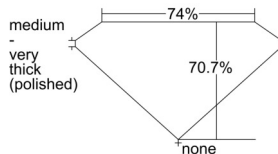

GIA®

FACSIMILE

GIA REPORT 3505535978

Verify this report at GIA.edu

GIA NATURAL DIAMOND DOSSIER®

September 30, 2024
GIA Report Number 3505535978
Shape and Cutting Style ..... Square Modified Brilliant
Measurements ..... 4.32 x 4.25 x 3.01 mm

GRADING RESULTS

Carat Weight ..... 0.50 carat
Color Grade ..... G
Clarity Grade VS1

ADDITIONAL GRADING INFORMATION

Polish ..... Excellent
Symmetry ..... Very Good
Fluorescence ..... Faint
Clarity Characteristics..... Crystal, Feather, Cavity, Pinpoint
Inscription(s): GIA 3505535978

PROPORTIONS

Profile not to actual proportions

GRADING SCALES

GIA COLOR SCALE		GIA CLARITY SCALE			
COLORLESS	D	VERY VERY SLIGHTLY INCLUDED	FLAWLESS		
	E		INTERNALLY FLAWLESS		
	F	VERY SLIGHTLY INCLUDED	VVS₁		
	G		VVS₂		
	H		VS₁		
	NEAR COLORLESS	I	SLIGHTLY INCLUDED	VS₂	
		J		SI₁	
		FAINT	K	INCLUDED	SI₂
			L		I₁
			M		I₂
VERY LIGHT	N	LIGHT	I₃		
	O				
	P				
	Q				
	R				
LIGHT	S				
	T				
	U				
	V				
	W				
	X				
	Y				
	Z