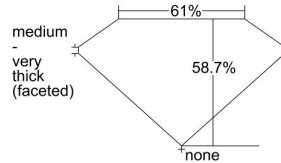

GIA®

FACSIMILE

GIA REPORT 3495077133

Verify this report at GIA.edu

GIA NATURAL DIAMOND DOSSIER®

April 15, 2024
GIA Report Number 3495077133
Shape and Cutting Style ..... Heart Brilliant
Measurements ..... 4.20 x 4.76 x 2.79 mm

GRADING RESULTS

Carat Weight ..... 0.32 carat
Color Grade ..... D
Clarity Grade VVS2

ADDITIONAL GRADING INFORMATION

Polish ..... Very Good
Symmetry ..... Very Good
Fluorescence ..... None
Clarity Characteristics ..... Cloud, Pinpoint
Inscription(s): GIA 3495077133

PROPORTIONS

Profile not to actual proportions

GRADING SCALES

GIA COLOR SCALE		GIA CLARITY SCALE			
COLORLESS	D	VERY VERY SLIGHTLY INCLUDED	FLAWLESS		
	E		INTERNALLY FLAWLESS		
	F	VERY SLIGHTLY INCLUDED	VVS₁		
	G		VVS₂		
	H		VS₁		
	NEAR COLORLESS	I	SLIGHTLY INCLUDED	VS₂	
		J		SI₁	
		FAINT	K	INCLUDED	SI₂
			L		I₁
			M		I₂
VERT LIGHT	N	LIGHT	I₃		
	O				
	P				
	Q				
	R