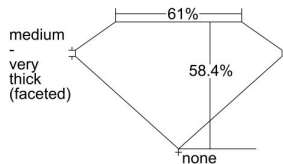

GIA®

FACSIMILE

GIA REPORT 3485811122

Verify this report at GIA.edu

GIA NATURAL DIAMOND DOSSIER®

March 13, 2024
GIA Report Number 3485811122
Shape and Cutting Style ..... Heart Brilliant
Measurements ..... 4.11 x 4.62 x 2.70 mm

GRADING RESULTS

Carat Weight ..... 0.30 carat
Color Grade ..... F
Clarity Grade SI2

ADDITIONAL GRADING INFORMATION

Polish ..... Excellent
Symmetry ..... Excellent
Fluorescence ..... Faint
Clarity Characteristics ..... Crystal
Inscription(s): GIA 3485811122

PROPORTIONS

Profile not to actual proportions

GRADING SCALES

GIA COLOR SCALE		GIA CLARITY SCALE			
COLORLESS	D	VERY SLIGHTLY INCLUDED	FLAWLESS		
	E		INTERNALLY FLAWLESS		
	F	SLIGHTLY INCLUDED	VVS₁		
	G		VVS₂		
	H		VS₁		
	NEAR COLORLESS	I	VERY SLIGHTLY INCLUDED	VS₂	
		J		SI₁	
		FAINT	K	SLIGHTLY INCLUDED	SI₂
			L		I₁
	M		I₂		
VERT LIGHT	N		INCLUDED	I₃	
	O				
	P				
	Q				
LIGHT	R				
	S				
	T				
	U				
	V				
	W				
	X				
	Y				
	Z