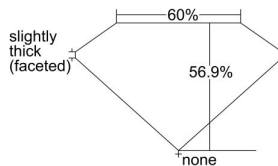

GIA®

FACSIMILE

GIA REPORT 3485566613

Verify this report at GIA.edu

GIA NATURAL DIAMOND DOSSIER®

February 13, 2024
GIA Report Number 3485566613
Shape and Cutting Style ..... Heart Brilliant
Measurements ..... 4.75 x 5.65 x 3.22 mm

GRADING RESULTS

Carat Weight ..... 0.50 carat
Color Grade ..... G
Clarity Grade VS2

ADDITIONAL GRADING INFORMATION

Polish ..... Excellent
Symmetry ..... Excellent
Fluorescence ..... None
Clarity Characteristics ..... Crystal, Feather
Inscription(s): GIA 3485566613

PROPORTIONS

Profile not to actual proportions

GRADING SCALES

GIA COLOR SCALE		GIA CLARITY SCALE			
COLORLESS	D	VERY VERY SLIGHTLY INCLUDED	FLAWLESS		
	E		INTERNALLY FLAWLESS		
	F	VERY SLIGHTLY INCLUDED	VVS₁		
	G		VVS₂		
	H		VS₁		
	NEAR COLORLESS	I	SLIGHTLY INCLUDED	VS₂	
		J		SI₁	
		FAINT	K	INCLUDED	SI₂
			L		I₁
			M		I₂
VERT LIGHT			N	INCLUDED	I₃
			O		
			P		
	Q				
LIGHT	R				
	S				
	T				
	U				
	V				
	Z