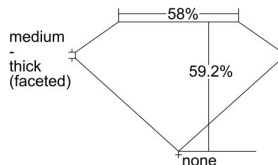

GIA®

FACSIMILE

GIA REPORT 3485562871

Verify this report at GIA.edu

GIA NATURAL DIAMOND DOSSIER®

February 14, 2024
GIA Report Number 3485562871
Shape and Cutting Style ..... Heart Brilliant
Measurements ..... 4.14 x 4.60 x 2.73 mm

GRADING RESULTS

Carat Weight ..... 0.30 carat
Color Grade ..... H
Clarity Grade VS1

ADDITIONAL GRADING INFORMATION

Polish ..... Excellent
Symmetry ..... Very Good
Fluorescence ..... Faint
Clarity Characteristics..... Crystal, Feather, Pinpoint
Inscription(s): GIA 3485562871

PROPORTIONS

Profile not to actual proportions

GRADING SCALES

GIA COLOR SCALE		GIA CLARITY SCALE			
COLORLESS	D	VERY VERY SLIGHTLY INCLUDED	FLAWLESS		
	E		INTERNALLY FLAWLESS		
	F	VERY SLIGHTLY INCLUDED	VVS₁		
	G		VVS₂		
	H		VS₁		
	NEAR COLORLESS	I	SLIGHTLY INCLUDED	VS₂	
		J		SI₁	
		FAINT	K	INCLUDED	SI₂
			L		I₁
			M		I₂
VERT LIGHT	N	INCLUDED	I₃		
	O				
	P				
	Q				
	R				
LIGHT	S				
	T				
	U				
	V				
	W				
X					
Y					
Z