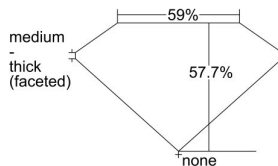

GIA®

FACSIMILE

GIA REPORT 3485538912

Verify this report at GIA.edu

GIA NATURAL DIAMOND DOSSIER®

February 12, 2024
GIA Report Number 3485538912
Shape and Cutting Style ..... Heart Brilliant
Measurements ..... 4.28 x 4.96 x 2.86 mm

GRADING RESULTS

Carat Weight ..... 0.35 carat
Color Grade ..... E
Clarity Grade VS2

ADDITIONAL GRADING INFORMATION

Polish ..... Excellent
Symmetry ..... Very Good
Fluorescence ..... Faint
Clarity Characteristics..... Cloud, Crystal, Needle, Feather
Inscription(s): GIA 3485538912

PROPORTIONS

Profile not to actual proportions

GRADING SCALES

GIA COLOR SCALE		GIA CLARITY SCALE	
COLORLESS	D	VERY VERY SLIGHTLY INCLUDED	FLAWLESS
	E		INTERNALLY FLAWLESS
	F		VVS₁
	G		VVS₂
	H		VS₁
	I		VS₂
	J		SI₁
	K		SI₂
	L		I₁
	M		I₂
NEAR COLORLESS	N	SLIGHTLY INCLUDED	I₃
	O		
	P		
	Q		
FAINT	R		
	S		
	T		
	U		
VERT LIGHT	V		
	W		
	X		
	Y		
LIGHT	Z