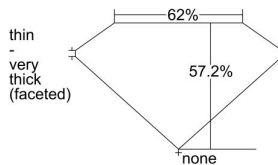

GIA®

FACSIMILE

GIA REPORT 3485506083

Verify this report at GIA.edu

GIA NATURAL DIAMOND DOSSIER®

February 07, 2024
GIA Report Number **3485506083**
Shape and Cutting Style ..... **Heart Brilliant**
Measurements ..... **4.04 x 4.62 x 2.64 mm**

GRADING RESULTS

Carat Weight ..... **0.30 carat**
Color Grade ..... **E**
Clarity Grade **VS2**

ADDITIONAL GRADING INFORMATION

Polish ..... **Excellent**
Symmetry ..... **Very Good**
Fluorescence ..... **None**
Clarity Characteristics..... **Crystal, Cavity**
Inscription(s): **GIA 3485506083**

PROPORTIONS

Profile not to actual proportions

GRADING SCALES

GIA COLOR SCALE		GIA CLARITY SCALE			
COLORLESS	D	VERY VERY SLIGHTLY INCLUDED	FLAWLESS		
	E		INTERNALLY FLAWLESS		
	F	VERY SLIGHTLY INCLUDED	VVS₁		
	G		VVS₂		
	H		VS₁		
	NEAR COLORLESS	I	SLIGHTLY INCLUDED	VS₂	
		J		SI₁	
		FAINT	K	INCLUDED	SI₂
			L		I₁
			M		I₂
VERT LIGHT	N	INCLUDED	I₃		
	O				
	P				
	Q				
	R				
LIGHT	S				
	T				
	U				
	V				
	W				
	Z