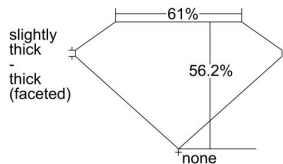

GIA®

FACSIMILE

GIA REPORT 3475932856

Verify this report at GIA.edu

GIA NATURAL DIAMOND DOSSIER®

October 30, 2023
GIA Report Number 3475932856
Shape and Cutting Style ..... Heart Brilliant
Measurements ..... 4.93 x 5.52 x 3.11 mm

GRADING RESULTS

Carat Weight ..... 0.50 carat
Color Grade ..... D
Clarity Grade VVS2

ADDITIONAL GRADING INFORMATION

Polish ..... Excellent
Symmetry ..... Excellent
Fluorescence ..... None
Clarity Characteristics ..... Pinpoint, Needle, Knot
Inscription(s): GIA 3475932856

PROPORTIONS

Profile not to actual proportions

GRADING SCALES

GIA COLOR SCALE		GIA CLARITY SCALE			
COLORLESS	D	VERY VERY SLIGHTLY INCLUDED	FLAWLESS		
	E		INTERNALLY FLAWLESS		
	F	VERY SLIGHTLY INCLUDED	VVS₁		
	G		VVS₂		
	H		VS₁		
	NEAR COLORLESS	I	SLIGHTLY INCLUDED	VS₂	
		J		SI₁	
		FAINT	K	INCLUDED	SI₂
			L		I₁
			M		I₂
VERT LIGHT			N	INCLUDED	I₃
			O		
			P		
	Q				
LIGHT	R				
	S				
	T				
	U				
	V				
	Z