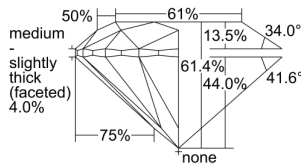

GIA®

FACSIMILE

GIA REPORT 3475737366

Verify this report at GIA.edu

GIA NATURAL DIAMOND DOSSIER®

October 05, 2023
GIA Report Number **3475737366**
Shape and Cutting Style ..... **Round Brilliant**
Measurements ..... **4.95 - 4.98 x 3.05 mm**

GRADING RESULTS

Carat Weight ..... **0.46 carat**
Color Grade ..... **I**
Clarity Grade **SI2**
Cut Grade ..... **Excellent**

ADDITIONAL GRADING INFORMATION

Polish ..... **Excellent**
Symmetry ..... **Excellent**
Fluorescence ..... **Faint**
Clarity Characteristics ..... **Feather**
Inscription(s): **GIA 3475737366**

PROPORTIONS

Profile to actual proportions

GRADING SCALES

GIA COLOR SCALE	GIA CLARITY SCALE	GIA CUT SCALE	
D	FLAWLESS	EXCELLENT	
E	INTERNALLY FLAWLESS		
F		VVS₁	VERY GOOD
G	VVS₂		
H	VS₁	GOOD	
I	VS₂		
J	SI₁	FAIR	
K	SI₂		
L	I₁	POOR	
M	I₂		
N	I₃		
O			
P			
Q			
R			
S			
T			
U			
V			
W			
X			
Y			
Z