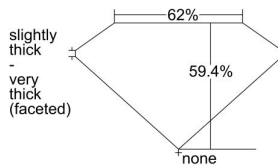

GIA®

FACSIMILE

GIA REPORT 3475657062

Verify this report at GIA.edu

GIA NATURAL DIAMOND DOSSIER®

September 25, 2023
GIA Report Number 3475657062
Shape and Cutting Style ..... Heart Brilliant
Measurements ..... 4.17 x 4.91 x 2.92 mm

GRADING RESULTS

Carat Weight ..... 0.35 carat
Color Grade ..... E
Clarity Grade SI1

ADDITIONAL GRADING INFORMATION

Polish ..... Excellent
Symmetry ..... Excellent
Fluorescence ..... Faint
Clarity Characteristics ..... Cloud
Inscription(s): GIA 3475657062

PROPORTIONS

Profile not to actual proportions

GRADING SCALES

GIA COLOR SCALE		GIA CLARITY SCALE			
COLORLESS	D	VERY VERY SLIGHTLY INCLUDED	FLAWLESS		
	E		INTERNALLY FLAWLESS		
	F		VVS₁		
	G		VVS₂		
	NEAR COLORLESS	H	VERY SLIGHTLY INCLUDED	VS₁	
		I		VS₂	
		FAINT	J	SLIGHTLY INCLUDED	SI₁
			K		SI₂
	L		INCLUDED		I₁
	M			I₂	
N	I₃				
VERT LIGHT	O				
	P				
	Q				
	R				
	LIGHT	S			
		T			
		U			
		V			
	W				
	X				
	Y				
	Z