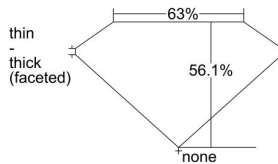

GIA®

FACSIMILE

GIA REPORT 3475509452

Verify this report at GIA.edu

GIA NATURAL DIAMOND DOSSIER®

August 31, 2023
GIA Report Number **3475509452**
Shape and Cutting Style ..... **Heart Brilliant**
Measurements ..... **5.39 x 6.41 x 3.60 mm**

GRADING RESULTS

Carat Weight ..... **0.71 carat**
Color Grade ..... **G**
Clarity Grade **VS2**

ADDITIONAL GRADING INFORMATION

Polish ..... **Excellent**
Symmetry ..... **Excellent**
Fluorescence ..... **None**
Clarity Characteristics ..... **Feather**
Inscription(s): GIA 3475509452

PROPORTIONS

Profile not to actual proportions

GRADING SCALES

GIA COLOR SCALE		GIA CLARITY SCALE			
COLORLESS	D	VERY VERY SLIGHTLY INCLUDED	FLAWLESS		
	E		INTERNALLY FLAWLESS		
	F		VVS₁		
	NEAR COLORLESS	G	VVS₂		
		H	VERY SLIGHTLY INCLUDED	VS₁	
		I		VS₂	
		FAINT	J	SLIGHTLY INCLUDED	SI₁
	K		SI₂		
	L		INCLUDED		I₁
	M			I₂	
N	I₃				
VERT LIGHT	O				
	P				
	Q				
	R				
	LIGHT	S			
		T			
		U			
		V			
	W				
	X				
	Y				
	Z