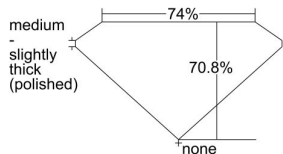

GIA®

FACSIMILE

GIA REPORT 3475421343

Verify this report at gia.edu

GIA NATURAL DIAMOND DOSSIER®

August 23, 2023
GIA Report Number 3475421343
Shape and Cutting Style ..... Square Modified Brilliant
Measurements ..... 4.02 x 4.01 x 2.84 mm

GRADING RESULTS

Carat Weight ..... 0.36 carat
Color Grade ..... F
Clarity Grade VS1

ADDITIONAL GRADING INFORMATION

Polish ..... Excellent
Symmetry ..... Very Good
Fluorescence ..... Faint
Clarity Characteristics ..... Crystal, Feather, Indented Natural
Inscription(s): GIA 3475421343

PROPORTIONS

Profile not to actual proportions

GRADING SCALES

GIA COLOR SCALE		GIA CLARITY SCALE			
COLORLESS	D	VERY VERY SLIGHTLY INCLUDED	FLAWLESS		
	E		INTERNALLY FLAWLESS		
	F	VERY SLIGHTLY INCLUDED	VVS₁		
	G		VVS₂		
	H		VS₁		
	NEAR COLORLESS	I	SLIGHTLY INCLUDED	VS₂	
		J		SI₁	
		FAINT	K	INCLUDED	SI₂
			L		I₁
			M		I₂
VERT LIGHT	N	INCLUDED	I₃		
	O				
	P				
	Q				
	R				
LIGHT	S				
	T				
	U				
	V				
	W				
X					
Y					
Z