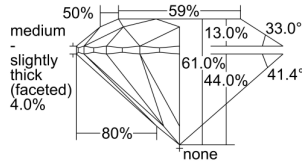

GIA®

FACSIMILE

GIA REPORT 3465597728

Verify this report at GIA.edu

GIA NATURAL DIAMOND DOSSIER®

May 12, 2023
GIA Report Number 3465597728
Shape and Cutting Style ..... Round Brilliant
Measurements ..... 4.96 - 4.99 x 3.03 mm

GRADING RESULTS

Carat Weight ..... 0.46 carat
Color Grade ..... F
Clarity Grade S11
Cut Grade ..... Excellent

ADDITIONAL GRADING INFORMATION

Polish ..... Excellent
Symmetry ..... Excellent
Fluorescence ..... Faint
Clarity Characteristics ..... Crystal, Feather
Inscription(s): GIA 3465597728

PROPORTIONS

Profile to actual proportions

GRADING SCALES

GIA COLOR SCALE	GIA CLARITY SCALE	GIA CUT SCALE	
D	FLAWLESS	EXCELLENT	
E	INTERNALLY FLAWLESS		
F		VVS₁	VERY GOOD
G	VVS₂		
H	VS₁	GOOD	
I	VS₂		
J	S1₁	FAIR	
K	S1₂		
L	I₁	POOR	
M	I₂		
N	I₃		
O			
P			
Q			
R			
S			
T			
U			
V			
W			
X			
Y			
Z