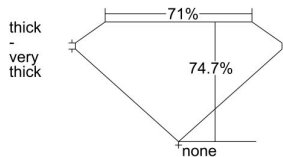

GIA®

FACSIMILE

GIA REPORT 3435237789

Verify this report at GIA.edu

GIA NATURAL DIAMOND DOSSIER®

April 29, 2022
GIA Report Number **3435237789**
Shape and Cutting Style ..... **Square Modified Brilliant**
Measurements ..... **5.15 x 5.07 x 3.79 mm**

GRADING RESULTS

Carat Weight ..... **0.90 carat**
Color Grade ..... **K**
Clarity Grade **VVS2**

ADDITIONAL GRADING INFORMATION

Polish ..... **Excellent**
Symmetry ..... **Very Good**
Fluorescence ..... **Medium Blue**
Clarity Characteristics ..... **Feather, Cloud**
Inscription(s): **GIA 3435237789**

PROPORTIONS

Profile not to actual proportions

GRADING SCALES

GIA COLOR SCALE		GIA CLARITY SCALE	
COLORLESS NEAR COLORLESS	D	VERY VERY SLIGHTLY INCLUDED	FLAWLESS
	E		INTERNALLY FLAWLESS
	F		VVS₁
	G		VVS₂
	H		VS₁
	I		VS₂
	J		SI₁
	K		SI₂
	L		I₁
	M		I₂
FAINT VERY LIGHT	N	SLIGHTLY INCLUDED	I₃
	O		
	P		
	Q		
	R		
	S		
LIGHT	T		
	U		
	V		
	W		
	X		
	Y		
Z