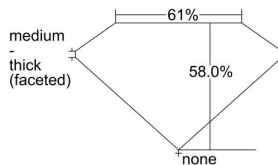

GIA®

FACSIMILE

GIA REPORT 3425638960

Verify this report at GIA.edu

GIA NATURAL DIAMOND DOSSIER®

March 10, 2022
GIA Report Number 3425638960
Shape and Cutting Style ..... Heart Brilliant
Measurements ..... 5.84 x 6.76 x 3.92 mm

GRADING RESULTS

Carat Weight ..... 0.90 carat
Color Grade ..... D
Clarity Grade VVS2

ADDITIONAL GRADING INFORMATION

Polish ..... Excellent
Symmetry ..... Excellent
Fluorescence ..... None
Clarity Characteristics..... Pinpoint, Needle, Surface Graining
Inscription(s): GIA 3425638960

PROPORTIONS

Profile not to actual proportions

GRADING SCALES

GIA COLOR SCALE		GIA CLARITY SCALE	
COLORLESS	D	VERY VERY SLIGHTLY INCLUDED	FLAWLESS
	E		INTERNALLY FLAWLESS
	F		VVS₁
	G		VVS₂
	H		VS₁
	I		VS₂
	J		SI₁
	K		SI₂
	L		I₁
	M		I₂
NEAR COLORLESS	N	SLIGHTLY INCLUDED	I₃
	O		
	P		
	Q		
FAINT	R		
	S		
	T		
	U		
VERT LIGHT	V		
	W		
	X		
	Y		
LIGHT	Z