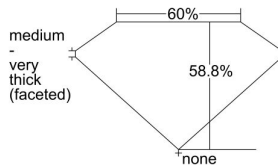

GIA®

FACSIMILE

GIA REPORT 3425551681

Verify this report at GIA.edu

GIA NATURAL DIAMOND DOSSIER®

March 17, 2022
GIA Report Number 3425551681
Shape and Cutting Style ..... Heart Brilliant
Measurements ..... 5.33 x 6.30 x 3.70 mm

GRADING RESULTS

Carat Weight ..... 0.72 carat
Color Grade ..... D
Clarity Grade VS1

ADDITIONAL GRADING INFORMATION

Polish ..... Excellent
Symmetry ..... Very Good
Fluorescence ..... None
Clarity Characteristics ..... Crystal
Inscription(s): GIA 3425551681

PROPORTIONS

Profile not to actual proportions

GRADING SCALES

GIA COLOR SCALE		GIA CLARITY SCALE			
COLORLESS	D	VERY VERY SLIGHTLY INCLUDED	FLAWLESS		
	E		INTERNALLY FLAWLESS		
	F	VERY SLIGHTLY INCLUDED	VVS₁		
	G		VVS₂		
	H		VS₁		
	NEAR COLORLESS	I	SLIGHTLY INCLUDED	VS₂	
		J		SI₁	
		FAINT	K	INCLUDED	SI₂
			L		I₁
			M		I₂
VERT LIGHT	N		INCLUDED	I₃	
	O				
	P				
	Q				
	LIGHT		R		
		S			
		T			
U					
	V				
	W				
	X				
	Y				
	Z