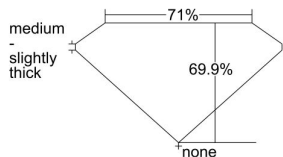

GIA®

FACSIMILE

GIA REPORT 3425153236

Verify this report at GIA.edu

GIA NATURAL DIAMOND DOSSIER®

February 09, 2022
GIA Report Number 3425153236
Shape and Cutting Style ..... Square Modified Brilliant
Measurements ..... 4.11 x 4.07 x 2.85 mm

GRADING RESULTS

Carat Weight ..... 0.40 carat
Color Grade ..... F
Clarity Grade VS1

ADDITIONAL GRADING INFORMATION

Polish ..... Excellent
Symmetry ..... Good
Fluorescence ..... None
Clarity Characteristics ..... Feather, Pinpoint
Inscription(s): GIA 3425153236

PROPORTIONS

Profile not to actual proportions

GRADING SCALES

GIA COLOR SCALE		GIA CLARITY SCALE				
COLORLESS	D	VERY VERY SLIGHTLY INCLUDED	FLAWLESS			
	E		INTERNALLY FLAWLESS			
	F		VVS₁			
	NEAR COLORLESS	G	VERY SLIGHTLY INCLUDED	VVS₂		
		H		VS₁		
		FAINT	I	SLIGHTLY INCLUDED	VS₂	
			J		SI₁	
			LIGHT	K	INCLUDED	SI₂
	L	I₁				
	M	I₂				
N	NOT GRADED	I₃				
O						
P						
Q						
R						
S						
T						
U						
V						
W						
X						
Y						
Z