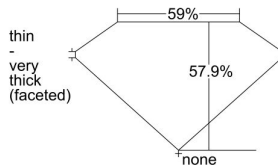

GIA®

FACSIMILE

GIA REPORT 3415891884

Verify this report at GIA.edu

GIA NATURAL DIAMOND DOSSIER®

January 20, 2022
GIA Report Number 3415891884
Shape and Cutting Style ..... Heart Brilliant
Measurements ..... 5.78 x 6.65 x 3.85 mm

GRADING RESULTS

Carat Weight ..... 0.90 carat
Color Grade ..... D
Clarity Grade SI2

ADDITIONAL GRADING INFORMATION

Polish ..... Excellent
Symmetry ..... Very Good
Fluorescence ..... None
Clarity Characteristics ..... Crystal, Feather
Inscription(s): GIA 3415891884

PROPORTIONS

Profile not to actual proportions

GRADING SCALES

GIA COLOR SCALE		GIA CLARITY SCALE			
COLORLESS	D	VERY VERY SLIGHTLY INCLUDED	FLAWLESS		
	E		INTERNALLY FLAWLESS		
	F		VVS₁		
	G		VVS₂		
	NEAR COLORLESS	H	VERY SLIGHTLY INCLUDED	VS₁	
		I		VS₂	
		FAINT	J	SLIGHTLY INCLUDED	SI₁
			K		SI₂
	L		INCLUDED		I₁
	M			I₂	
N	I₃				
VERT LIGHT	O				
	P				
	Q				
	R				
	LIGHT	S			
		T			
		U			
		V			
	W				
	X				
	Y				
	Z