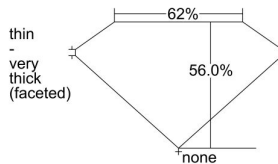

GIA®

FACSIMILE

GIA REPORT 3415080916

Verify this report at GIA.edu

GIA NATURAL DIAMOND DOSSIER®

December 06, 2021
GIA Report Number 3415080916
Shape and Cutting Style ..... Heart Brilliant
Measurements ..... 5.37 x 6.16 x 3.45 mm

GRADING RESULTS

Carat Weight ..... 0.70 carat
Color Grade ..... H
Clarity Grade VS2

ADDITIONAL GRADING INFORMATION

Polish ..... Very Good
Symmetry ..... Good
Fluorescence ..... Faint
Clarity Characteristics ..... Cloud, Feather
Inscription(s): GIA 3415080916

PROPORTIONS

Profile not to actual proportions

GRADING SCALES

GIA COLOR SCALE		GIA CLARITY SCALE			
COLORLESS	D	VERY VERY SLIGHTLY INCLUDED	FLAWLESS		
	E		INTERNALLY FLAWLESS		
	F	VERY SLIGHTLY INCLUDED	VVS₁		
	G		VVS₂		
	H		VS₁		
	NEAR COLORLESS	I	SLIGHTLY INCLUDED	VS₂	
		J		SI₁	
		FAINT	K	INCLUDED	SI₂
			L		I₁
			M		I₂
VERT LIGHT	N		INCLUDED	I₃	
	O				
	P				
	Q				
	R				
LIGHT	S				
	T				
	U				
	V				
	Z