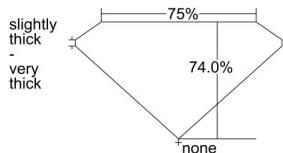

GIA®

FACSIMILE

GIA REPORT 3405507088

Verify this report at GIA.edu

GIA NATURAL DIAMOND DOSSIER®

October 12, 2021
GIA Report Number **3405507088**
Shape and Cutting Style ..... **Square Modified Brilliant**
Measurements ..... **4.45 x 4.32 x 3.20 mm**

GRADING RESULTS

Carat Weight ..... **0.50 carat**
Color Grade ..... **E**
Clarity Grade **S11**

ADDITIONAL GRADING INFORMATION

Polish ..... **Excellent**
Symmetry ..... **Very Good**
Fluorescence ..... **Faint**
Clarity Characteristics ..... **Crystal, Indented Natural**
Inscription(s): **GIA 3405507088**

PROPORTIONS

Profile not to actual proportions

GRADING SCALES

GIA COLOR SCALE		GIA CLARITY SCALE		
COLORLESS	D	VERY VERY SLIGHTLY INCLUDED	FLAWLESS	
	E		INTERNALLY FLAWLESS	
	F		VVS₁	
	NEAR COLORLESS	G	VERY SLIGHTLY INCLUDED	VVS₂
		H		VS₁
		I	SLIGHTLY INCLUDED	VS₂
		J		S1₁
		K		S1₂
	FAINT	L	INCLUDED	I₁
		M		I₂
N		I₃		
VERT LIGHT		O		
		P		
		Q		
		R		
	S			
	T			
LIGHT	U			
	V			
	W			
	X			
	Y			
	Z