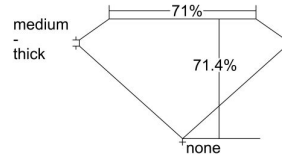

GIA®

FACSIMILE

GIA REPORT 3405401975

Verify this report at GIA.edu

GIA NATURAL DIAMOND DOSSIER®

September 17, 2021
GIA Report Number 3405401975
Shape and Cutting Style ..... Square Modified Brilliant
Measurements ..... 3.88 x 3.79 x 2.71 mm

GRADING RESULTS

Carat Weight ..... 0.32 carat
Color Grade ..... D
Clarity Grade VS1

ADDITIONAL GRADING INFORMATION

Polish ..... Excellent
Symmetry ..... Good
Fluorescence ..... None
Clarity Characteristics ..... Crystal, Cloud, Needle, Pinpoint
Inscription(s): GIA 3405401975

PROPORTIONS

Profile not to actual proportions

GRADING SCALES

GIA COLOR SCALE		GIA CLARITY SCALE			
COLORLESS	D	VERY VERY SLIGHTLY INCLUDED	FLAWLESS		
	E		INTERNALLY FLAWLESS		
	F	VERY SLIGHTLY INCLUDED	VVS₁		
	G		VVS₂		
	H		VS₁		
	NEAR COLORLESS	I	SLIGHTLY INCLUDED	VS₂	
		J		SI₁	
		FAINT	K	INCLUDED	SI₂
			L		I₁
			M		I₂
VERY LIGHT			N	INCLUDED	I₃
			O		
			P		
	Q				
LIGHT	R				
	S				
	T				
	U				
	V				
	Z