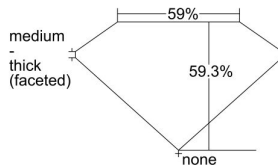

GIA®

FACSIMILE

GIA REPORT 3405268250

Verify this report at GIA.edu

GIA NATURAL DIAMOND DOSSIER®

October 07, 2021
GIA Report Number **3405268250**
Shape and Cutting Style ..... **Heart Brilliant**
Measurements ..... **4.20 x 4.61 x 2.74 mm**

GRADING RESULTS

Carat Weight ..... **0.31 carat**
Color Grade ..... **E**
Clarity Grade **S11**

ADDITIONAL GRADING INFORMATION

Polish ..... **Very Good**
Symmetry ..... **Very Good**
Fluorescence ..... **None**
Clarity Characteristics ..... **Feather, Knot**
Inscription(s): GIA 3405268250

PROPORTIONS

Profile not to actual proportions

GRADING SCALES

GIA COLOR SCALE		GIA CLARITY SCALE			
COLORLESS	D	VERY VERY SLIGHTLY INCLUDED	FLAWLESS		
	E		INTERNALLY FLAWLESS		
	F	VERY SLIGHTLY INCLUDED	VVS₁		
	G		VVS₂		
	H		VS₁		
	NEAR COLORLESS	I	SLIGHTLY INCLUDED	VS₂	
		J		S1₁	
		FAINT	K	INCLUDED	S1₂
			L		I₁
			M		I₂
VERTICALLY LIGHT	N	LIGHT	I₃		
	O				
	P				
	Q				
	R