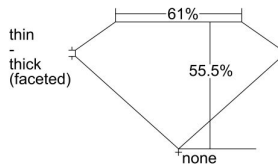

GIA®

FACSIMILE

GIA REPORT 3395076313

Verify this report at GIA.edu

GIA NATURAL DIAMOND DOSSIER®

June 17, 2021
GIA Report Number 3395076313
Shape and Cutting Style ..... Heart Brilliant
Measurements ..... 4.17 x 4.66 x 2.59 mm

GRADING RESULTS

Carat Weight ..... 0.29 carat
Color Grade ..... F
Clarity Grade VS1

ADDITIONAL GRADING INFORMATION

Polish ..... Very Good
Symmetry ..... Very Good
Fluorescence ..... None
Clarity Characteristics ..... Cloud, Feather
Inscription(s): GIA 3395076313

PROPORTIONS

Profile not to actual proportions

GRADING SCALES

GIA COLOR SCALE		GIA CLARITY SCALE			
COLORLESS	D	VERY VERY SLIGHTLY INCLUDED	FLAWLESS		
	E		INTERNALLY FLAWLESS		
	F	VERY SLIGHTLY INCLUDED	VVS₁		
	G		VVS₂		
	H		VS₁		
	NEAR COLORLESS	I	SLIGHTLY INCLUDED	VS₂	
		J		SI₁	
		FAINT	K	INCLUDED	SI₂
			L		I₁
			M		I₂
VERT LIGHT	N	INCLUDED	I₃		
	O				
	P				
	Q				
	R				
	S				
LIGHT	T				
	U				
	V				
	W				
	X				
Y					
Z