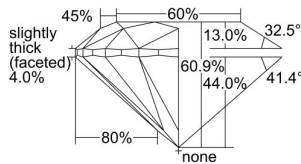

GIA®

FACSIMILE

GIA REPORT 3385358927

Verify this report at GIA.edu

GIA NATURAL DIAMOND DOSSIER®

April 15, 2021
GIA Report Number 3385358927
Shape and Cutting Style ..... Round Brilliant
Measurements ..... 3.95 - 3.98 x 2.41 mm

GRADING RESULTS

Carat Weight ..... 0.23 carat
Color Grade ..... E
Clarity Grade VS1
Cut Grade ..... Excellent

ADDITIONAL GRADING INFORMATION

Polish ..... Excellent
Symmetry ..... Excellent
Fluorescence ..... None
Clarity Characteristics ..... Crystal, Cloud, Pinpoint
Inscription(s): GIA 3385358927

PROPORTIONS

Profile to actual proportions