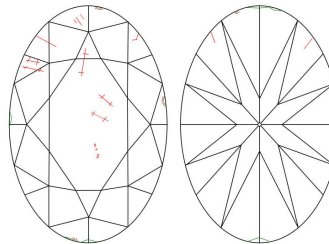

GIA NATURAL DIAMOND GRADING REPORT

February 20, 2021
 GIA Report Number 3375706518
 Shape and Cutting Style Oval Brilliant
 Measurements 8.15 x 5.82 x 3.72 mm

GRADING RESULTS

Carat Weight 1.20 carat
 Color Grade L
 Clarity Grade SI1

PROPORTIONS

Profile not to actual proportions

CLARITY CHARACTERISTICS

KEY TO SYMBOLS*

-  Feather
-  Twinning Wisp
-  Crystal
-  Indented Natural
-  Natural

* Red symbols denote internal characteristics (inclusions). Green or black symbols denote external characteristics (blemishes). Diagram is an approximate representation of the diamond, and symbols shown indicate type, position, and approximate size of clarity characteristics. All clarity characteristics may not be shown. Details of finish are not shown.