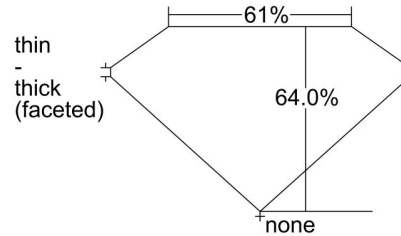

GIA NATURAL DIAMOND GRADING REPORT

February 20, 2021
 GIA Report Number 3375706518
 Shape and Cutting Style Oval Brilliant
 Measurements 8.15 x 5.82 x 3.72 mm

GRADING RESULTS

Carat Weight 1.20 carat
 Color Grade L
 Clarity Grade SI1

PROPORTIONS

Profile not to actual proportions

CLARITY CHARACTERISTICS

KEY TO SYMBOLS*

-  Feather
-  Twinning Wisp
-  Crystal
-  Indented Natural
-  Natural

* Red symbols denote internal characteristics (inclusions). Green or black symbols denote external characteristics (blemishes). Diagram is an approximate representation of the diamond, and symbols shown indicate type, position, and approximate size of clarity characteristics. All clarity characteristics may not be shown. Details of finish are not shown.