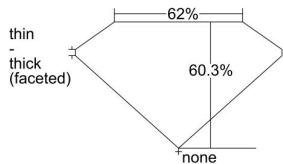

GIA®

FACSIMILE

GIA REPORT 3365974958

Verify this report at GIA.edu

GIA NATURAL DIAMOND DOSSIER®

December 17, 2020
GIA Report Number 3365974958
Shape and Cutting Style ..... Pear Brilliant
Measurements ..... 6.19 x 3.86 x 2.33 mm

GRADING RESULTS

Carat Weight ..... 0.32 carat
Color Grade ..... D
Clarity Grade VVS1

ADDITIONAL GRADING INFORMATION

Polish ..... Excellent
Symmetry ..... Very Good
Fluorescence ..... None
Clarity Characteristics ..... Cavity
Inscription(s): GIA 3365974958

PROPORTIONS

Profile not to actual proportions

GRADING SCALES

GIA COLOR SCALE		GIA CLARITY SCALE			
COLORLESS	D	VERY VERY SLIGHTLY INCLUDED	FLAWLESS		
	E		INTERNALLY FLAWLESS		
	F	VERY SLIGHTLY INCLUDED	VVS₁		
	G		VVS₂		
	H		VS₁		
	NEAR COLORLESS	I	SLIGHTLY INCLUDED	VS₂	
		J		SI₁	
		FAINT	K	INCLUDED	SI₂
			L		I₁
			M		I₂
VERTICALLY COLORLESS	N	INCLUDED	I₃		
	O				
	P				
	Q				
	R				
	S				
LIGHT	T				
	U				
	V				
	W				
	X				
	Y				
Z