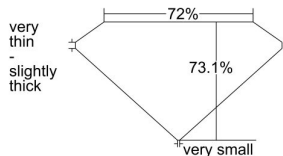

GIA®

FACSIMILE

GIA REPORT 3355384738

Verify this report at GIA.edu

GIA NATURAL DIAMOND DOSSIER®

July 07, 2020
GIA Report Number 3355384738
Shape and Cutting Style ..... Square Modified Brilliant
Measurements ..... 5.18 x 5.15 x 3.77 mm

GRADING RESULTS

Carat Weight ..... 0.80 carat
Color Grade ..... G
Clarity Grade SI1

ADDITIONAL GRADING INFORMATION

Polish ..... Very Good
Symmetry ..... Good
Fluorescence ..... Faint
Clarity Characteristics..... Crystal, Feather
Inscription(s): GIA 3355384738

PROPORTIONS

Profile not to actual proportions

GRADING SCALES

GIA COLOR SCALE		GIA CLARITY SCALE			
COLORLESS	D	VERY VERY SLIGHTLY INCLUDED	FLAWLESS		
	E		INTERNALLY FLAWLESS		
	F		VVS₁		
	G		VVS₂		
	NEAR COLORLESS	H	VERY SLIGHTLY INCLUDED	VS₁	
		I		VS₂	
		FAINT	J	SLIGHTLY INCLUDED	SI₁
			K		SI₂
	L		I₁		
	M		I₂		
VERT LIGHT	N	INCLUDED	I₃		
	O				
	P				
	Q				
	R				
	S				
LIGHT	T				
	U				
	V				
	W				
	X				
	Y				
	Z