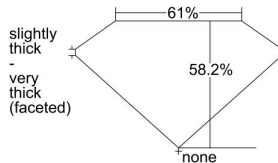

GIA®

FACSIMILE

GIA REPORT 3335275221

Verify this report at GIA.edu

GIA NATURAL DIAMOND DOSSIER®

July 16, 2019
GIA Report Number 3335275221
Shape and Cutting Style ..... Heart Brilliant
Measurements ..... 4.38 x 5.21 x 3.03 mm

GRADING RESULTS

Carat Weight ..... 0.42 carat
Color Grade ..... E
Clarity Grade VVS2

ADDITIONAL GRADING INFORMATION

Polish ..... Very Good
Symmetry ..... Good
Fluorescence ..... Faint
Clarity Characteristics ..... Cloud, Surface Graining
Inscription(s): GIA 3335275221

PROPORTIONS

Profile not to actual proportions

GRADING SCALES

GIA COLOR SCALE		GIA CLARITY SCALE			
COLORLESS	D	VERY VERY SLIGHTLY INCLUDED	FLAWLESS		
	E		INTERNALLY FLAWLESS		
	F	VERY SLIGHTLY INCLUDED	VVS₁		
	G		VVS₂		
	H		VS₁		
	NEAR COLORLESS	I	SLIGHTLY INCLUDED	VS₂	
		J		SI₁	
		FAINT	K	INCLUDED	SI₂
			L		I₁
			M		I₂
VERT LIGHT	N	LIGHT	I₃		
	O				
	P				
	Q				
	R