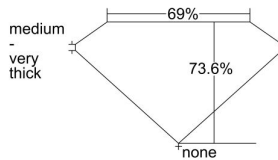

GIA®

FACSIMILE

GIA REPORT 3335147148

Verify this report at GIA.edu

GIA NATURAL DIAMOND DOSSIER®

June 26, 2019
GIA Report Number 3335147148
Shape and Cutting Style ..... Square Modified Brilliant
Measurements ..... 4.10 x 4.00 x 2.94 mm

GRADING RESULTS

Carat Weight ..... 0.40 carat
Color Grade ..... E
Clarity Grade VS1

ADDITIONAL GRADING INFORMATION

Polish ..... Excellent
Symmetry ..... Very Good
Fluorescence ..... None
Clarity Characteristics ..... Feather, Pinpoint
Inscription(s): GIA 3335147148

PROPORTIONS

Profile not to actual proportions

GRADING SCALES

GIA COLOR SCALE		GIA CLARITY SCALE			
COLORLESS	D	VERY VERY SLIGHTLY INCLUDED	FLAWLESS		
	E		INTERNALLY FLAWLESS		
	F	VERY SLIGHTLY INCLUDED	VVS₁		
	G		VVS₂		
	NEAR COLORLESS	H	SLIGHTLY INCLUDED	VS₁	
		I		VS₂	
		FAINT	J	INCLUDED	S₁
			K		S₂
	L		I₁		
	VERT LIGHT		M	INCLUDED	I₂
N			I₃		
O					
P					
LIGHT	Q				
	R				
	S				
	T				
	U				
	Z