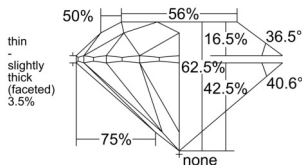

GIA®

FACSIMILE

GIA REPORT 2547222968

Verify this report at GIA.edu

GIA NATURAL DIAMOND DOSSIER®

December 27, 2025
GIA Report Number 2547222968
Shape and Cutting Style ..... Round Brilliant
Measurements ..... 5.33 - 5.36 x 3.34 mm

GRADING RESULTS

Carat Weight ..... 0.59 carat
Color Grade ..... G
Clarity Grade VS1
Cut Grade ..... Excellent

ADDITIONAL GRADING INFORMATION

Polish ..... Excellent
Symmetry ..... Excellent
Fluorescence ..... None
Clarity Characteristics ..... Cloud
Inscription(s): GIA 2547222968

PROPORTIONS

GRADING SCALES

GIA COLOR SCALE	GIA CLARITY SCALE	GIA CUT SCALE	
D	FLAWLESS	EXCELLENT	
E	INTERNALLY FLAWLESS		
F		VVS₁	VERY GOOD
G	VVS₂		
H	VS₁	GOOD	
I	VS₂		
J	SI₁	FAIR	
K	SI₂		
L	I₁	POOR	
M	I₂		
N	I₃		
O			
P			
Q			
R			
S			
T			
U			
V			
W			
X			
Y			
Z