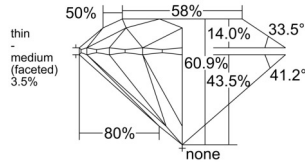

GIA®

FACSIMILE

GIA REPORT 2547103276

Verify this report at GIA.edu

GIA NATURAL DIAMOND DOSSIER®

November 27, 2025
GIA Report Number 2547103276
Shape and Cutting Style ..... Round Brilliant
Measurements ..... 5.24 - 5.27 x 3.20 mm

GRADING RESULTS

Carat Weight ..... 0.53 carat
Color Grade ..... G
Clarity Grade VVS1
Cut Grade ..... Excellent

ADDITIONAL GRADING INFORMATION

Polish ..... Excellent
Symmetry ..... Excellent
Fluorescence ..... None
Clarity Characteristics ..... Needle, Pinpoint
Inscription(s): GIA 2547103276

PROPORTIONS

GRADING SCALES

GIA COLOR SCALE	GIA CLARITY SCALE	GIA CUT SCALE
COLOURLESS	FLAWLESS	EXCELLENT
D	INTERNALLY FLAWLESS	
E	VVS₁	VERY GOOD
F		
G	VVS₂	
H	VS₁	GOOD
I		
J	VS₂	
K	SI₁	FAIR
L		
M	SI₂	
N	I₁	POOR
O		
P	I₂	
Q	I₃	
R		
S		
T		
U		
V		
W		
X		
Y		
Z