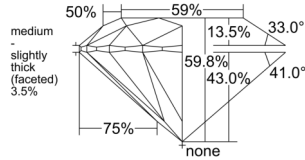

GIA®

FACSIMILE

GIA REPORT 2528621934

Verify this report at GIA.edu

GIA NATURAL DIAMOND DOSSIER®

June 26, 2025
GIA Report Number 2528621934
Shape and Cutting Style ..... Round Brilliant
Measurements ..... 4.41 - 4.43 x 2.64 mm

GRADING RESULTS

Carat Weight ..... 0.31 carat
Color Grade ..... F
Clarity Grade VS1
Cut Grade ..... Excellent

ADDITIONAL GRADING INFORMATION

Polish ..... Excellent
Symmetry ..... Excellent
Fluorescence ..... None
Clarity Characteristics ..... Cloud
Inscription(s): GIA 2528621934

PROPORTIONS

Profile to actual proportions

GRADING SCALES

GIA COLOR SCALE	GIA CLARITY SCALE	GIA CUT SCALE	
D	FLAWLESS	EXCELLENT	
E	INTERNALLY FLAWLESS		
F		VVS₁	VERY GOOD
G	VVS₂		
H	VS₁	GOOD	
I	VS₂		
J	SI₁	FAIR	
K	SI₂		
L	I₁	POOR	
M	I₂		
N	I₃		
O			
P			
Q			
R			
S			
T			
U			
V			
W			
X			
Y			
Z