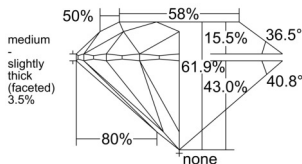

GIA®

FACSIMILE

GIA REPORT 2527153778

Verify this report at GIA.edu

GIA NATURAL DIAMOND DOSSIER®

May 15, 2025
GIA Report Number 2527153778
Shape and Cutting Style ..... Round Brilliant
Measurements ..... 5.36 - 5.38 x 3.33 mm

GRADING RESULTS

Carat Weight ..... 0.59 carat
Color Grade ..... F
Clarity Grade VS1
Cut Grade ..... Excellent

ADDITIONAL GRADING INFORMATION

Polish ..... Excellent
Symmetry ..... Excellent
Fluorescence ..... None
Clarity Characteristics..... Crystal, Feather, Needle, Cloud
Inscription(s): GIA 2527153778

PROPORTIONS

Profile to actual proportions