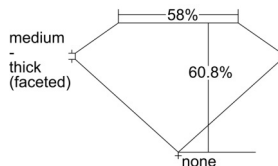

GIA®

FACSIMILE

GIA REPORT 2507424651

Verify this report at GIA.edu

GIA NATURAL DIAMOND DOSSIER®

September 16, 2024
GIA Report Number 2507424651
Shape and Cutting Style ..... Oval Brilliant
Measurements ..... 6.22 x 4.49 x 2.73 mm

GRADING RESULTS

Carat Weight ..... 0.50 carat
Color Grade I
Clarity Grade SI1

ADDITIONAL GRADING INFORMATION

Polish ..... Excellent
Symmetry ..... Very Good
Fluorescence ..... None
Clarity Characteristics ..... Crystal
Inscription(s): GIA 2507424651

PROPORTIONS

Profile not to actual proportions

GRADING SCALES

GIA COLOR SCALE		GIA CLARITY SCALE			
COLORLESS	D	VERY VERY SLIGHTLY INCLUDED	FLAWLESS		
	E		INTERNALLY FLAWLESS		
	F		VVS₁		
	NEAR COLORLESS	G	VVS₂		
		H	VERY SLIGHTLY INCLUDED	VS₁	
		I		VS₂	
		FAINT	J	SLIGHTLY INCLUDED	SI₁
			K		SI₂
	L		INCLUDED		I₁
	M			I₂	
VERT LIGHT	N		INCLUDED	I₃	
	O				
	P				
	Q				
	R				
LIGHT	S				
	T				
	U				
	V				
	W				
	X				
	Y				
	Z